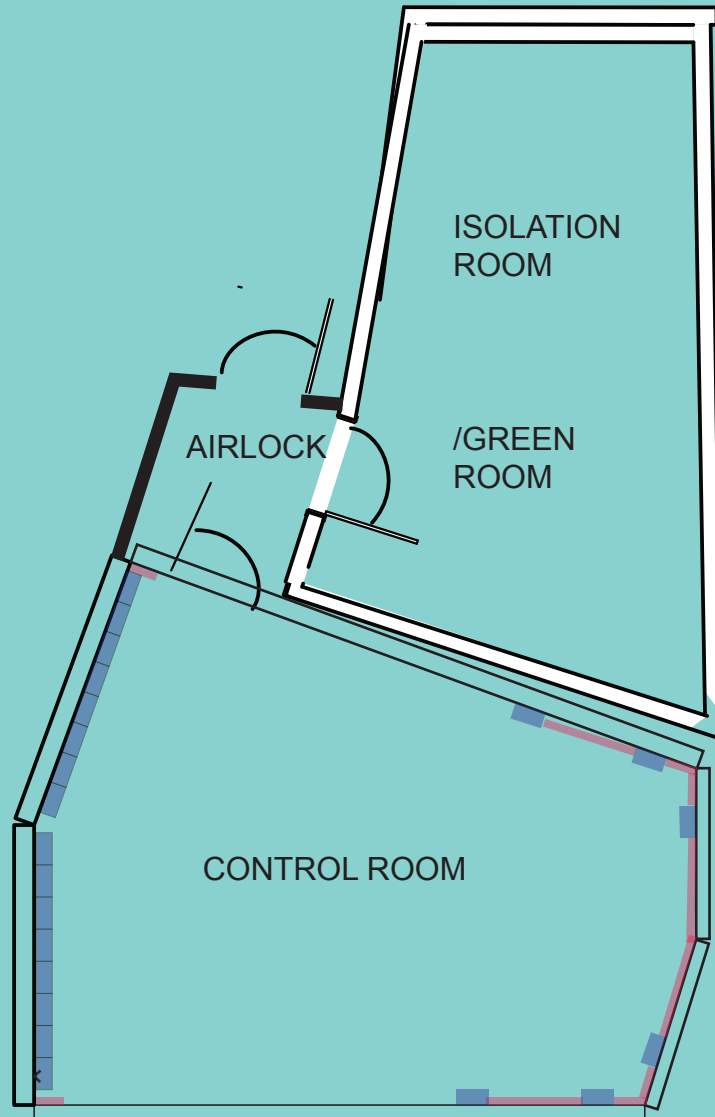

C
L
U
T
C
H

608.334.5737
brian@clutchsound.com

STAGE AREA
50 X 40'

LOADING GARAGE
10' X 12' DOOR

**NO PARKING
LOADING ZONE**